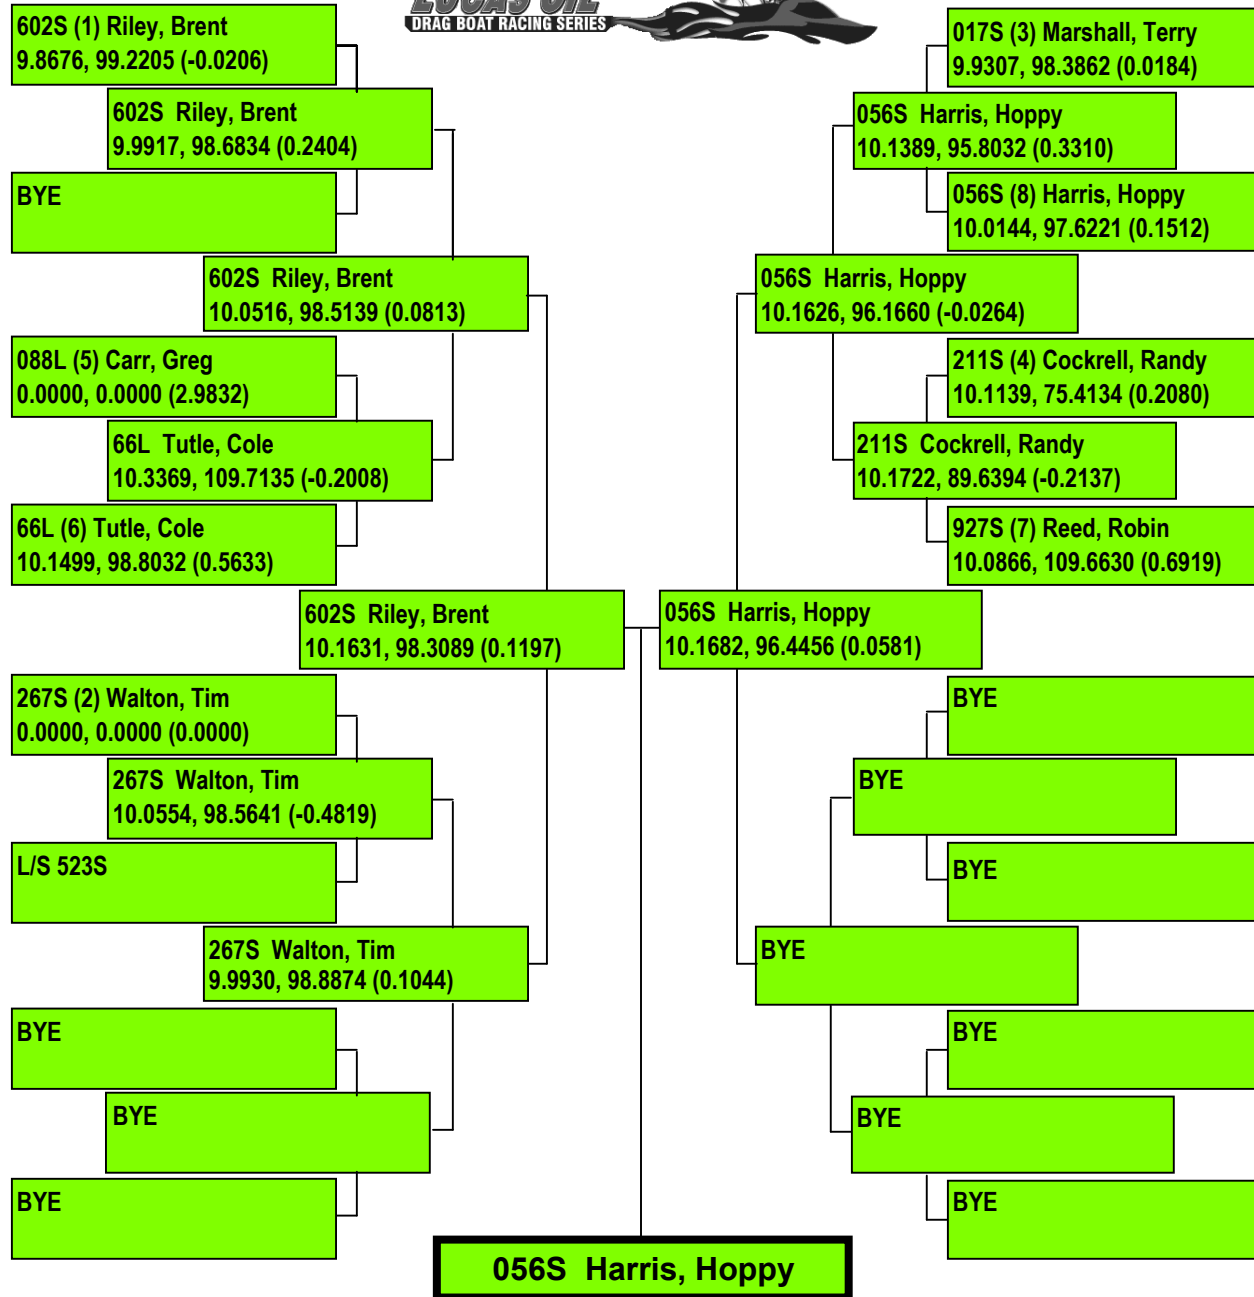

2017 SHOWDOWN IN SAN ANGELO

Precision Timing by www.DragTimeRacing.com

Class: ME - MODIFIED ELIMINATOR

Racers in Class: 9   Rounds:4

Printed: SUNDAY 06/25/17 16:44:05