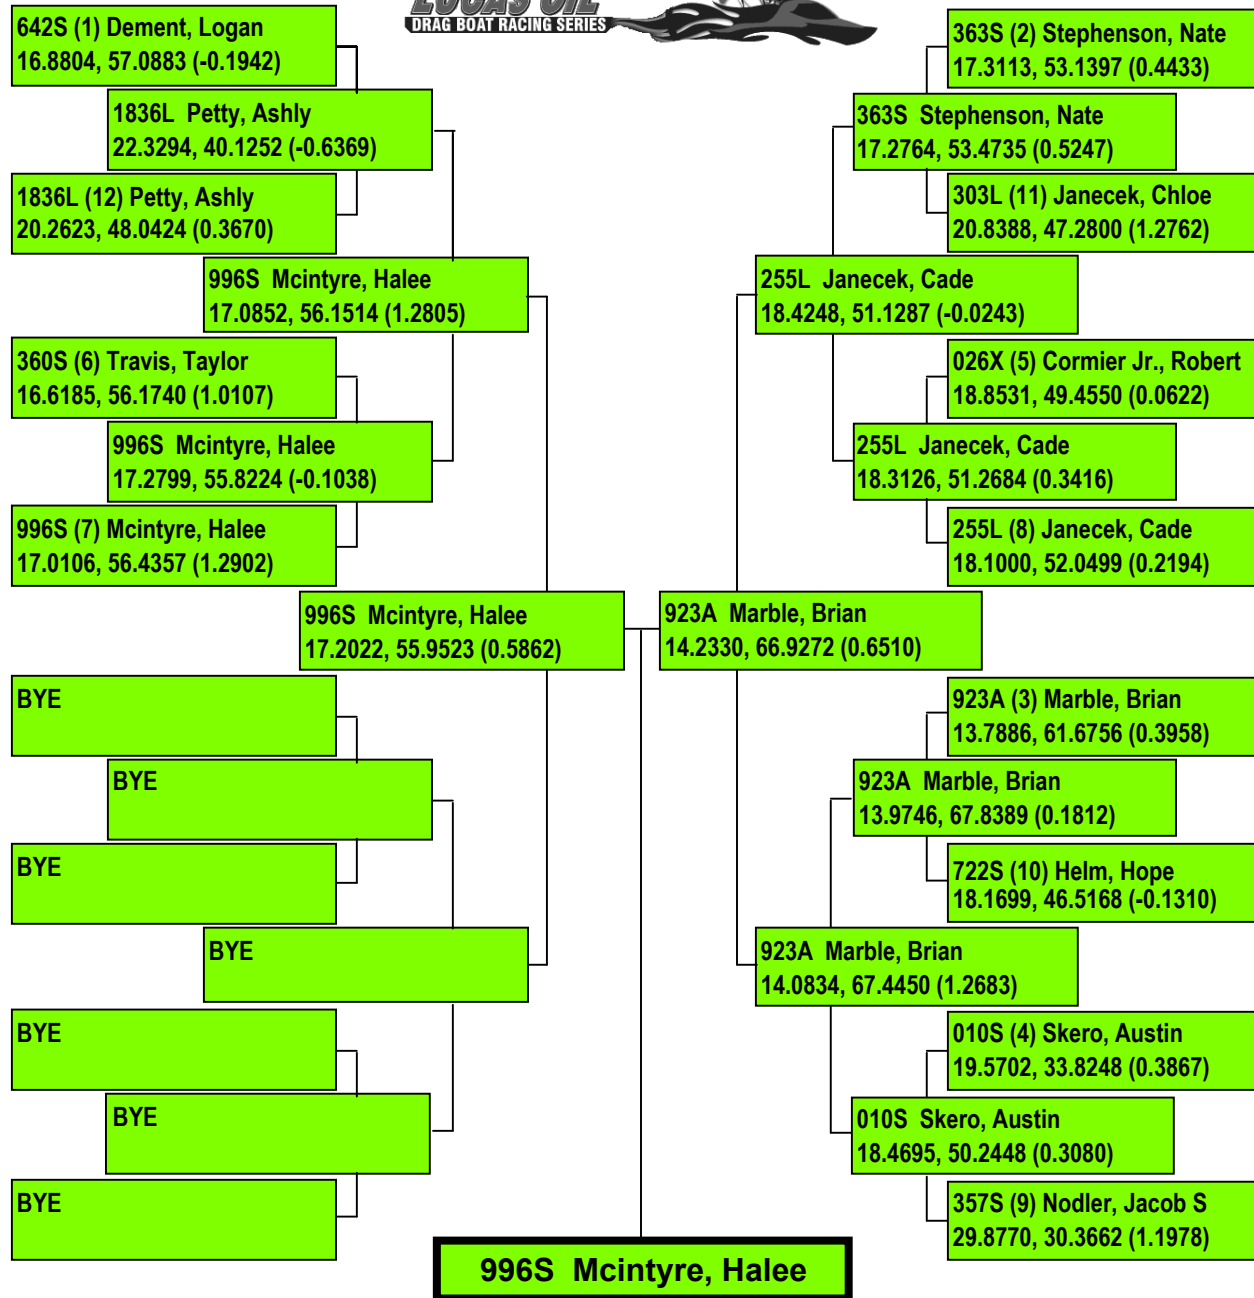

2017 SHOWDOWN IN SAN ANGELO

Precision Timing by www.DragTimeRacing.com