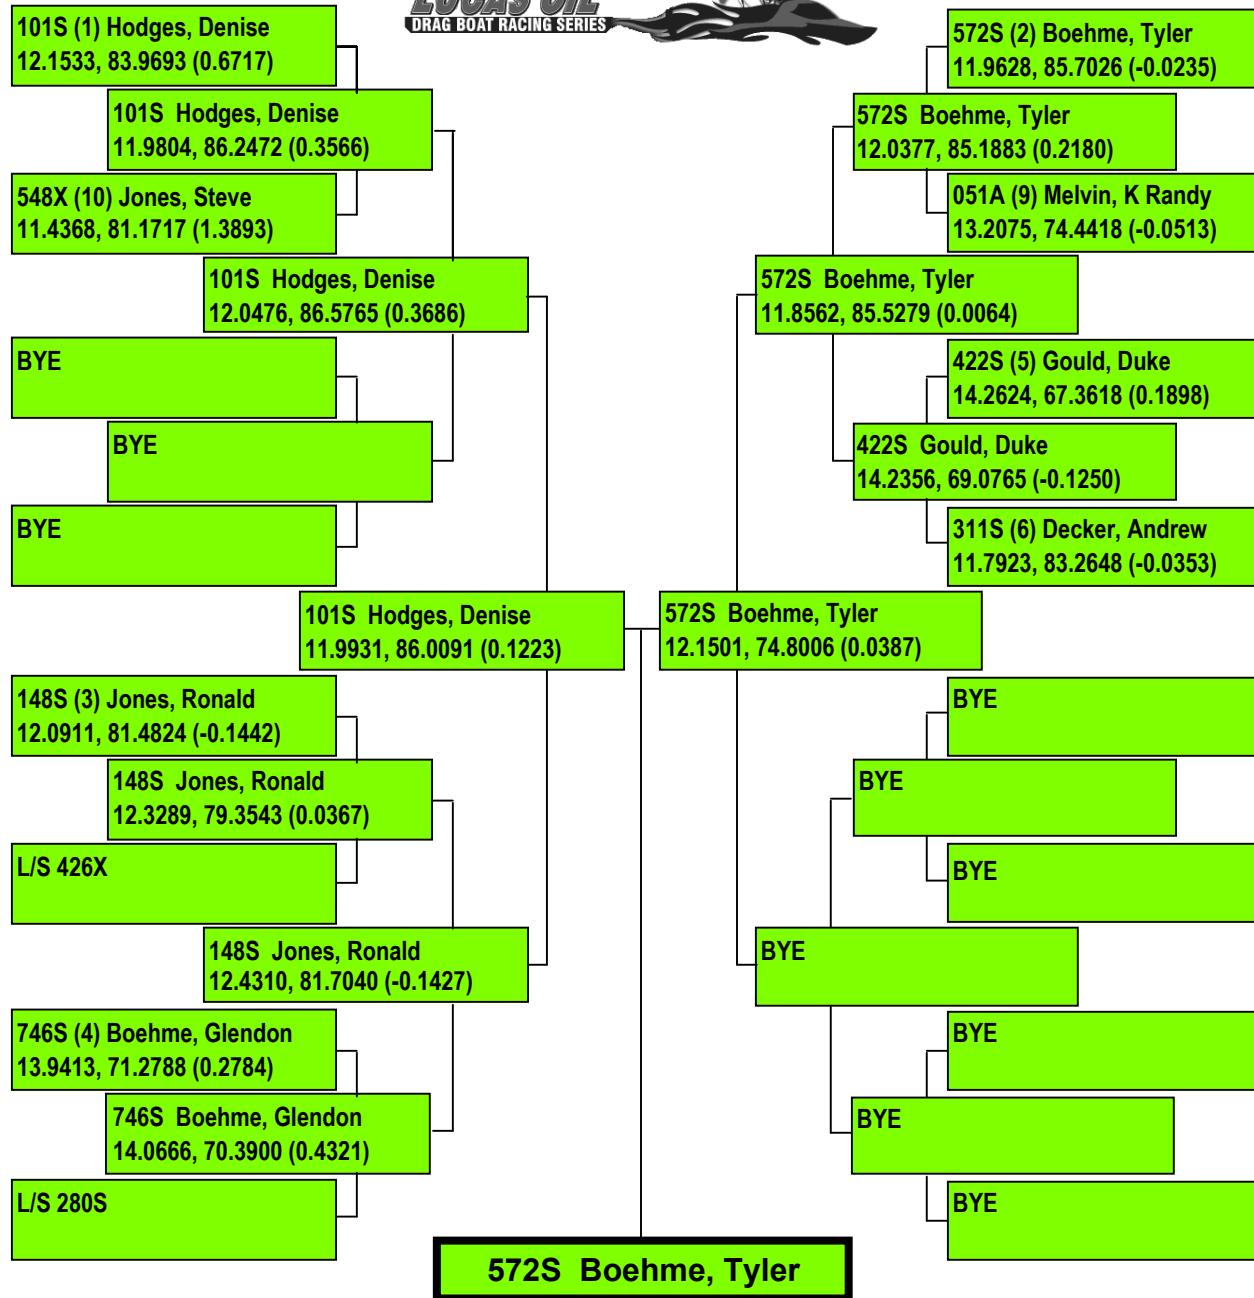

2017 SHOWDOWN IN SAN ANGELO

Precision Timing by www.DragTimeRacing.com