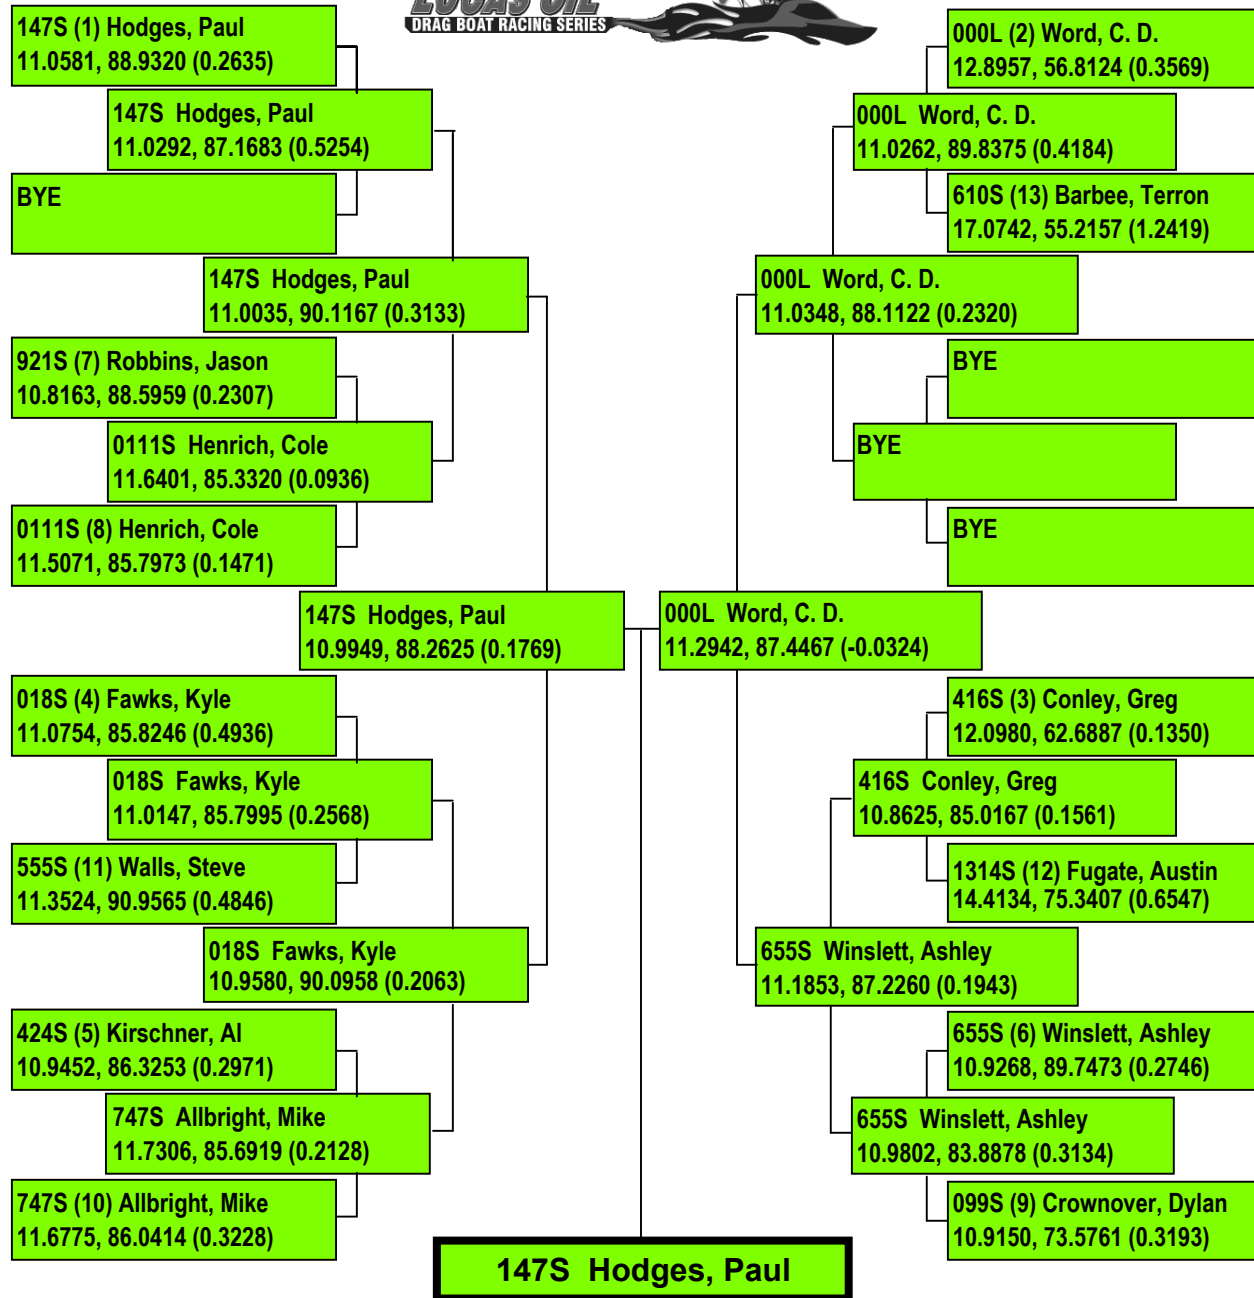

2017 SHOWDOWN IN SAN ANGELO

Precision Timing by www.DragTimeRacing.com