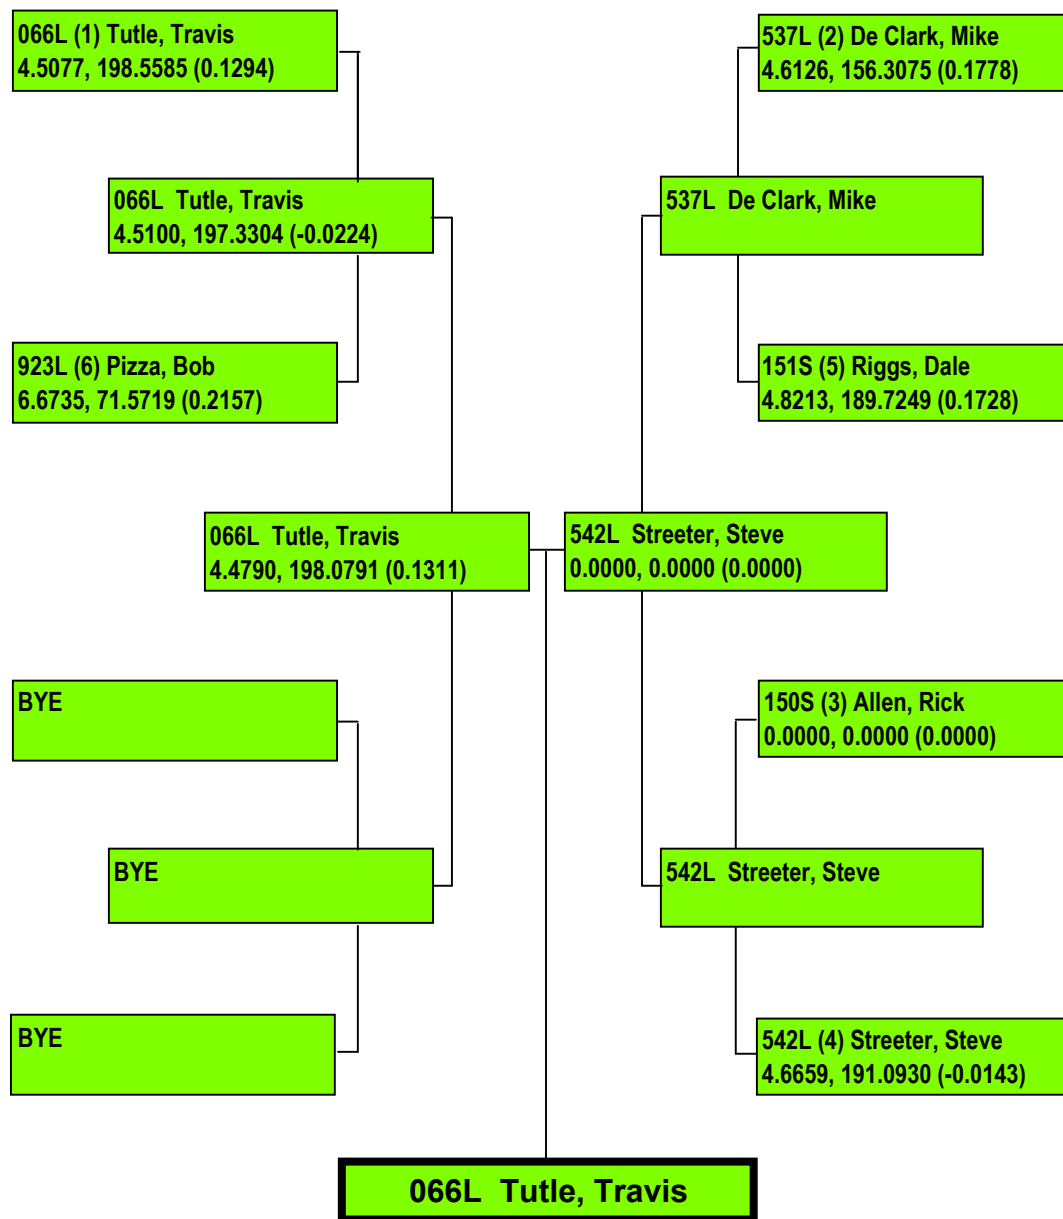

2017 SHOWDOWN IN SAN ANGELO

Precision Timing by www.DragTimeRacing.com