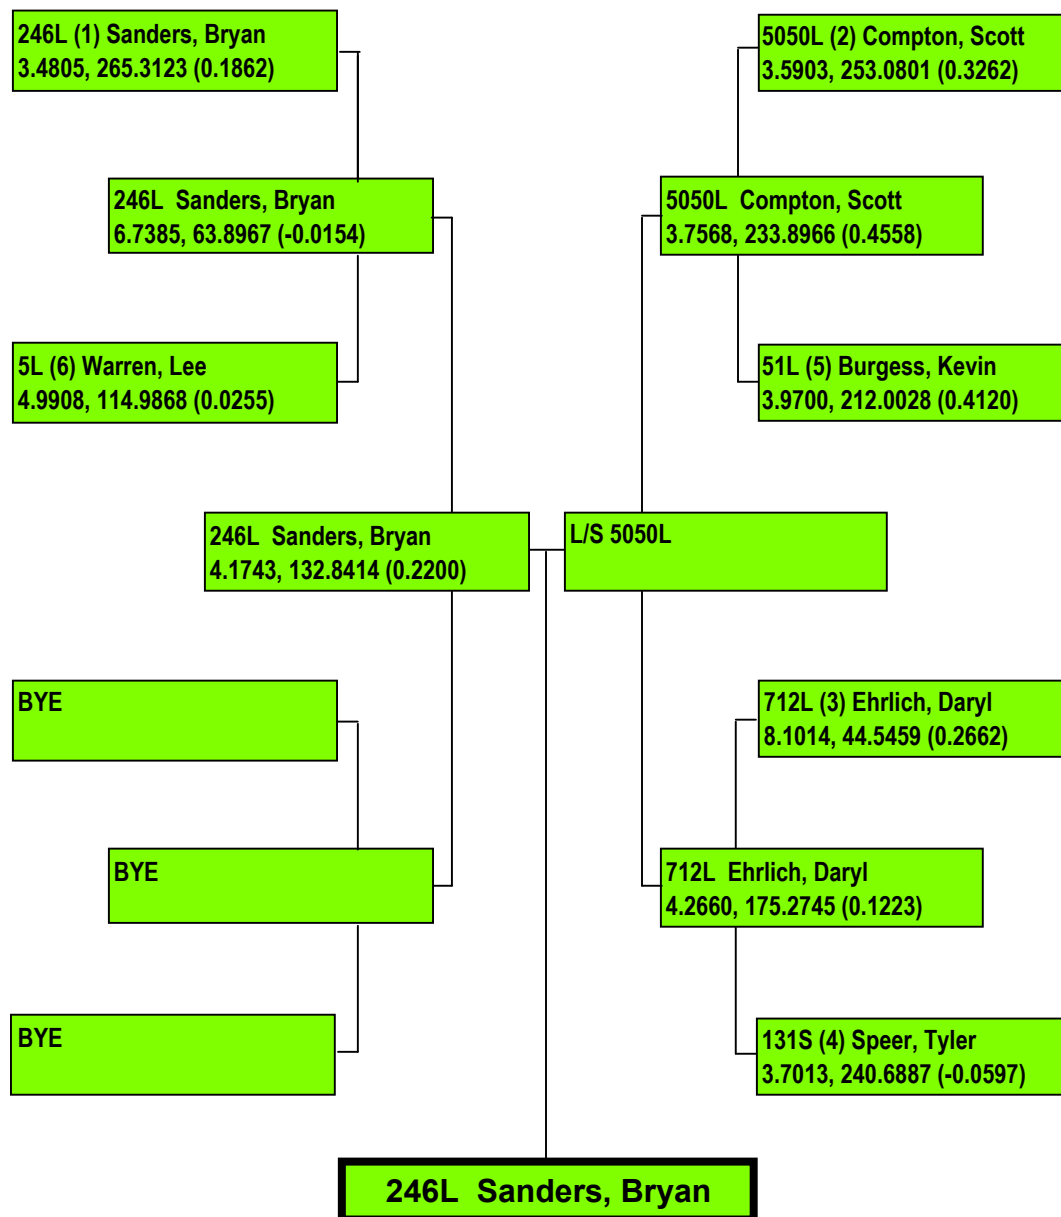

# 2017 SHOWDOWN IN SAN ANGELO

Precision Timing by [www.DragTimeRacing.com](http://www.DragTimeRacing.com)