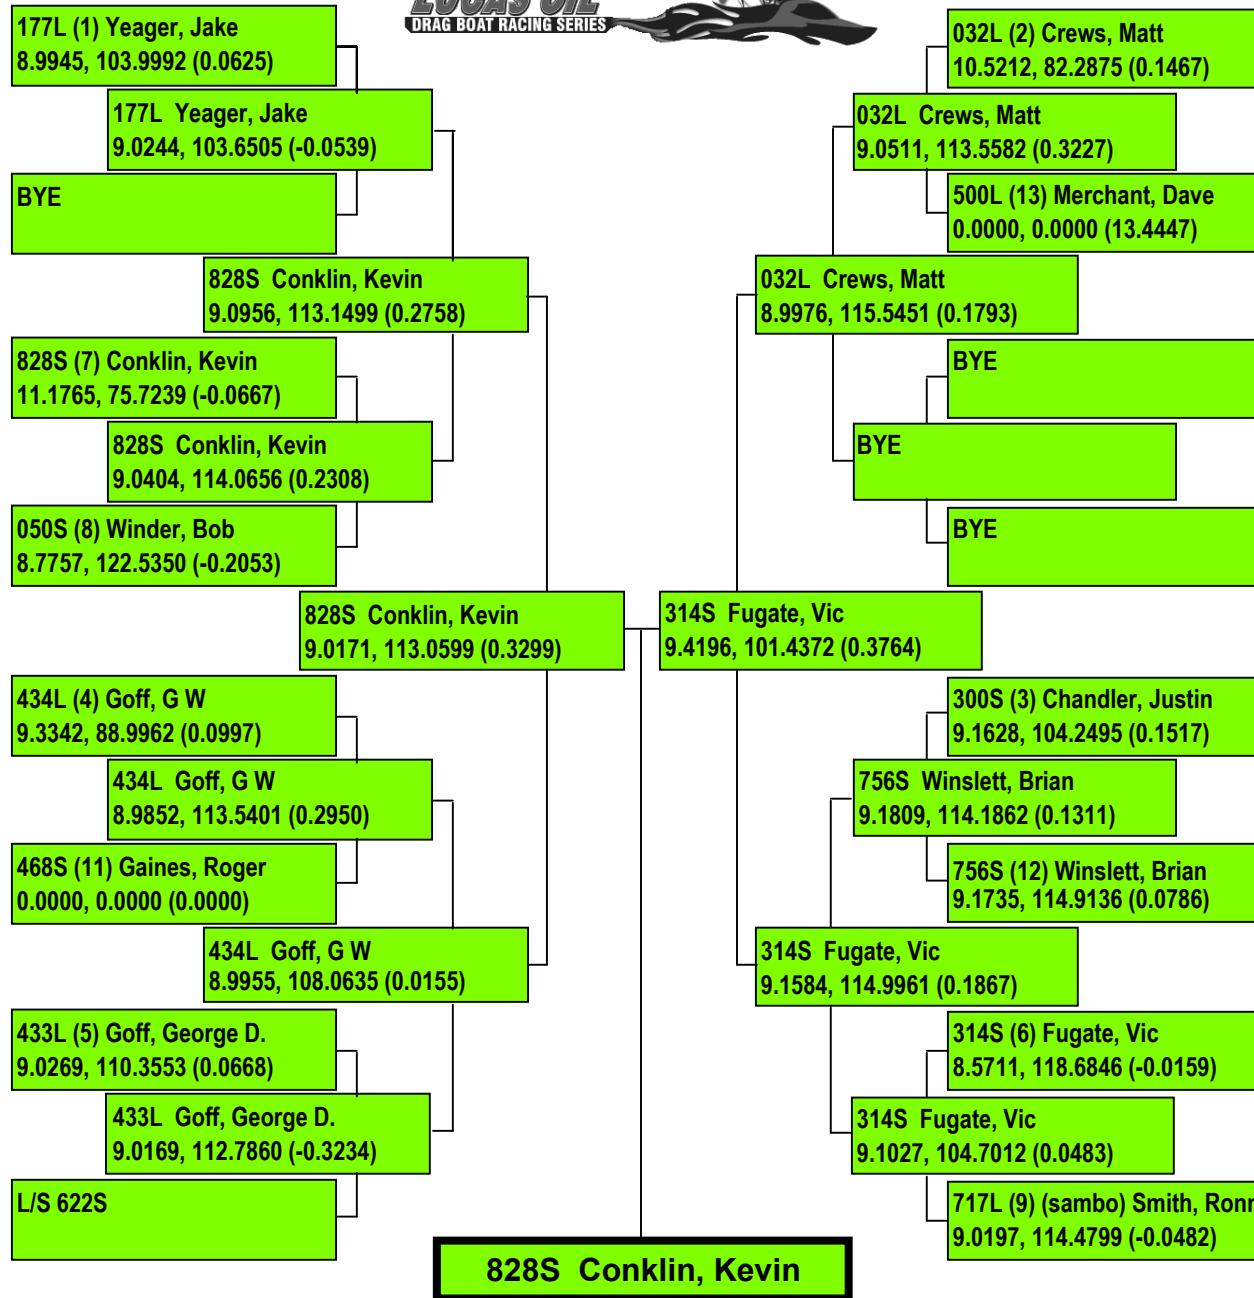

2017 SHOWDOWN IN SAN ANGELO

Precision Timing by www.DragTimeRacing.com