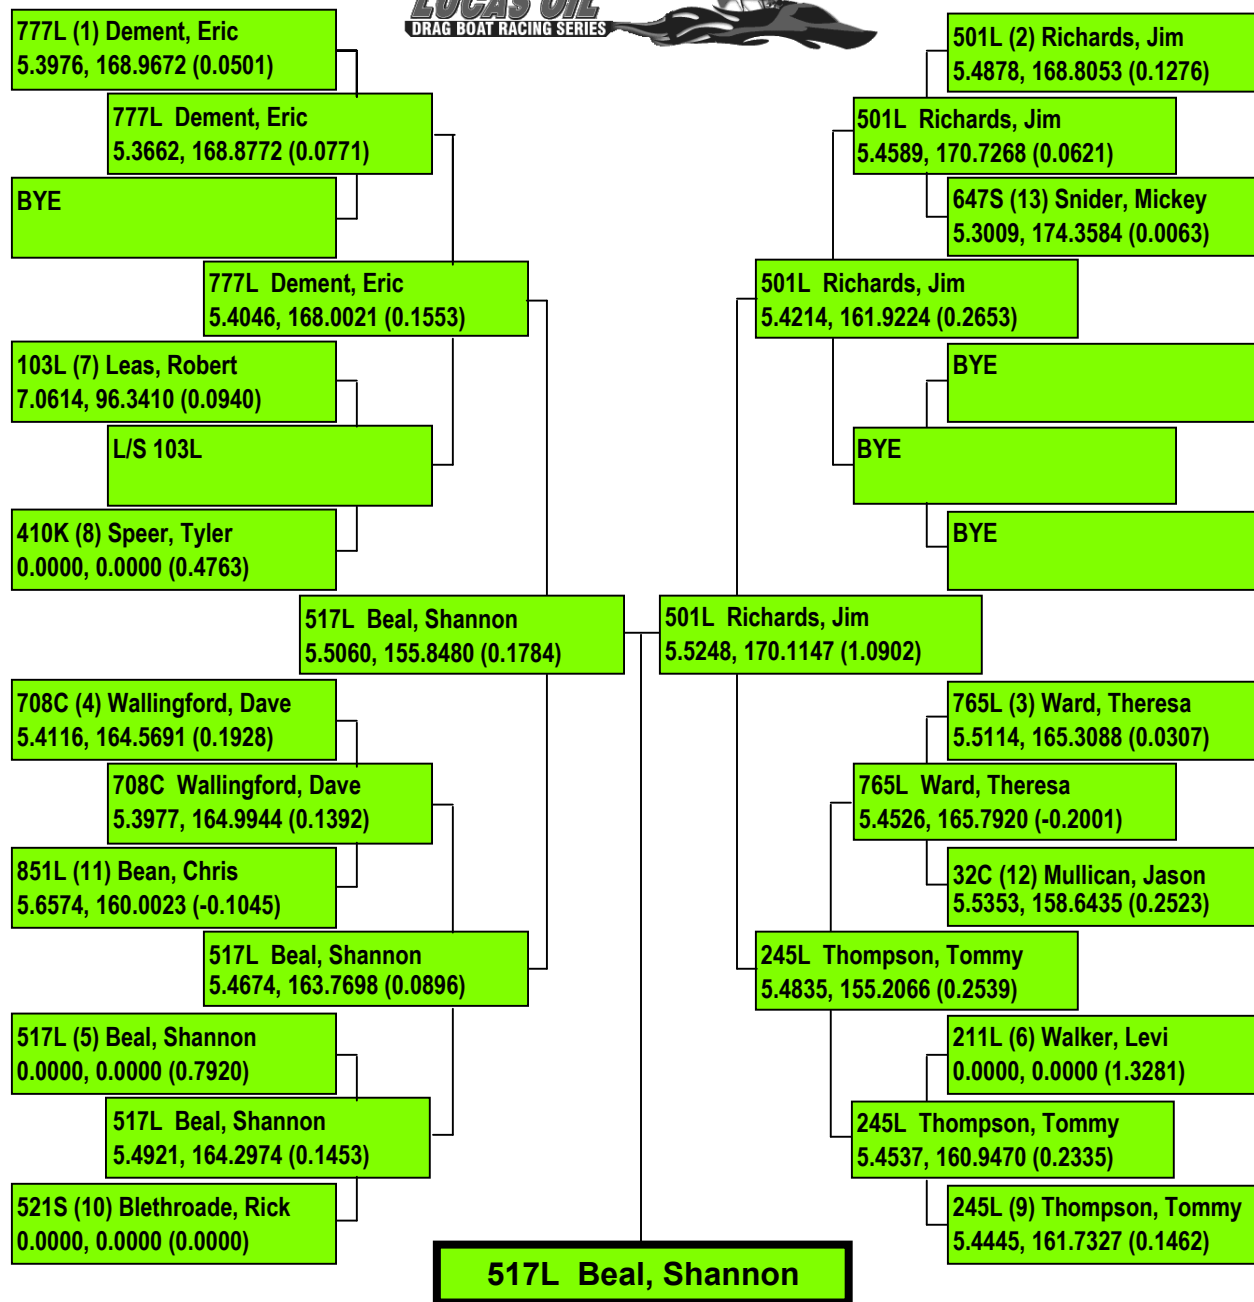

2017 SHOWDOWN IN SAN ANGELO

Precision Timing by www.DragTimeRacing.com