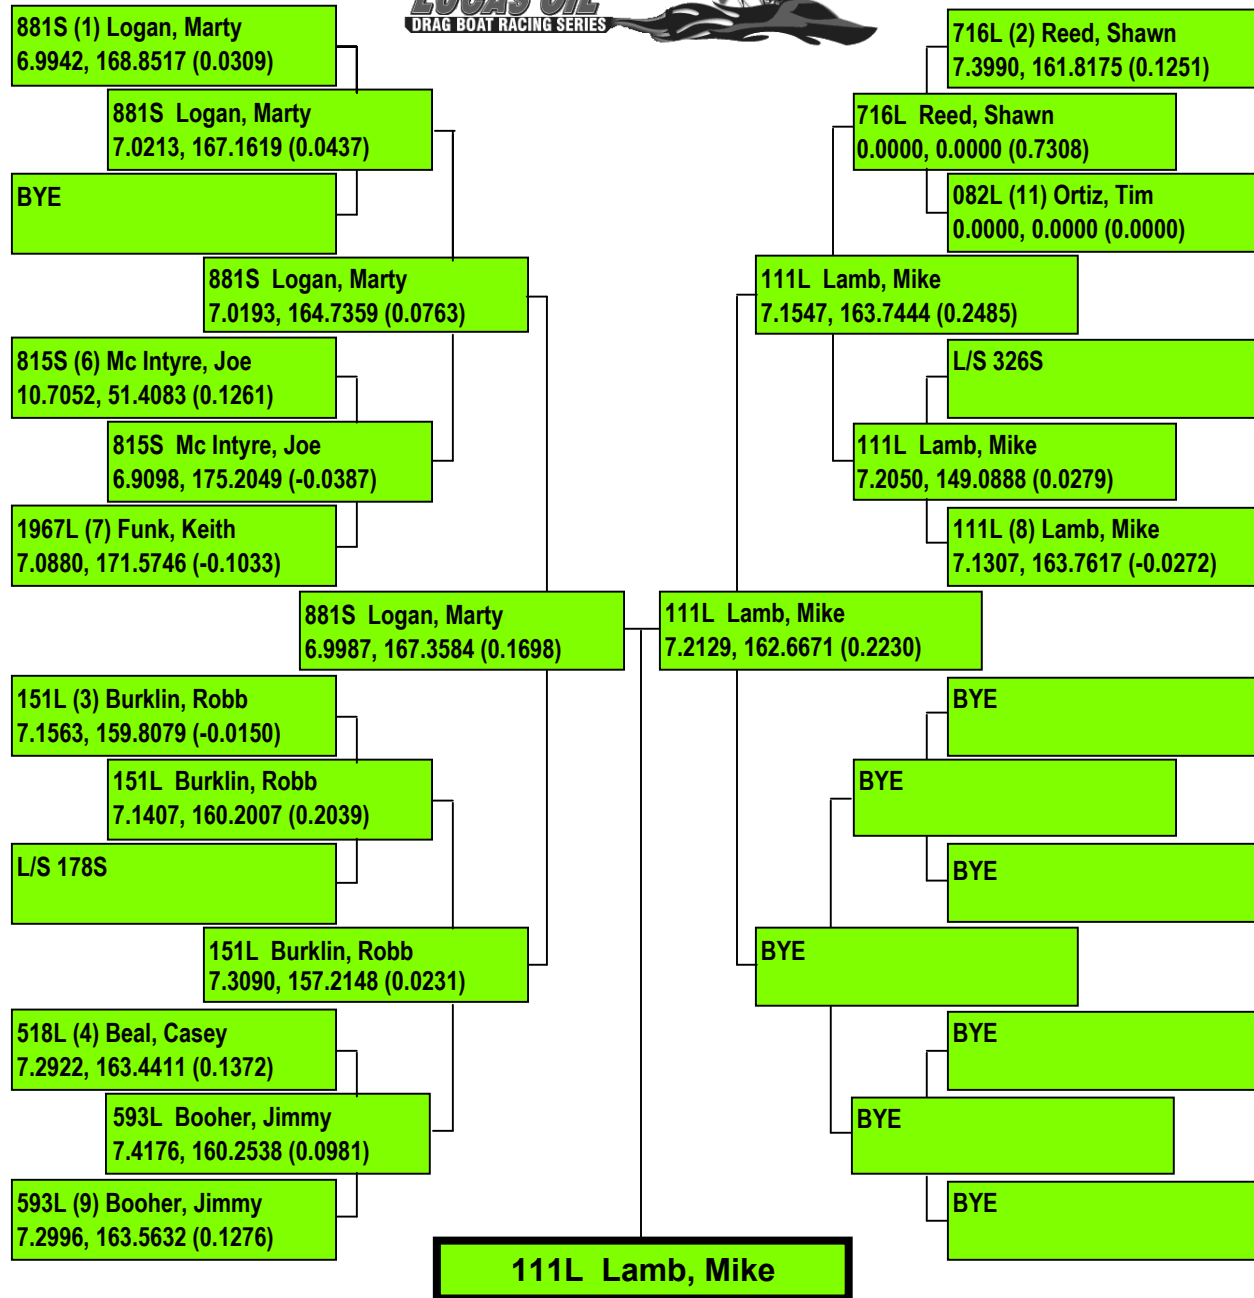

2017 SHOWDOWN IN SAN ANGELO

Precision Timing by www.DragTimeRacing.com

Class: PM - PROMOD

Racers in Class: 11 Rounds:4

Printed: SUNDAY 06/25/17 16:44:05