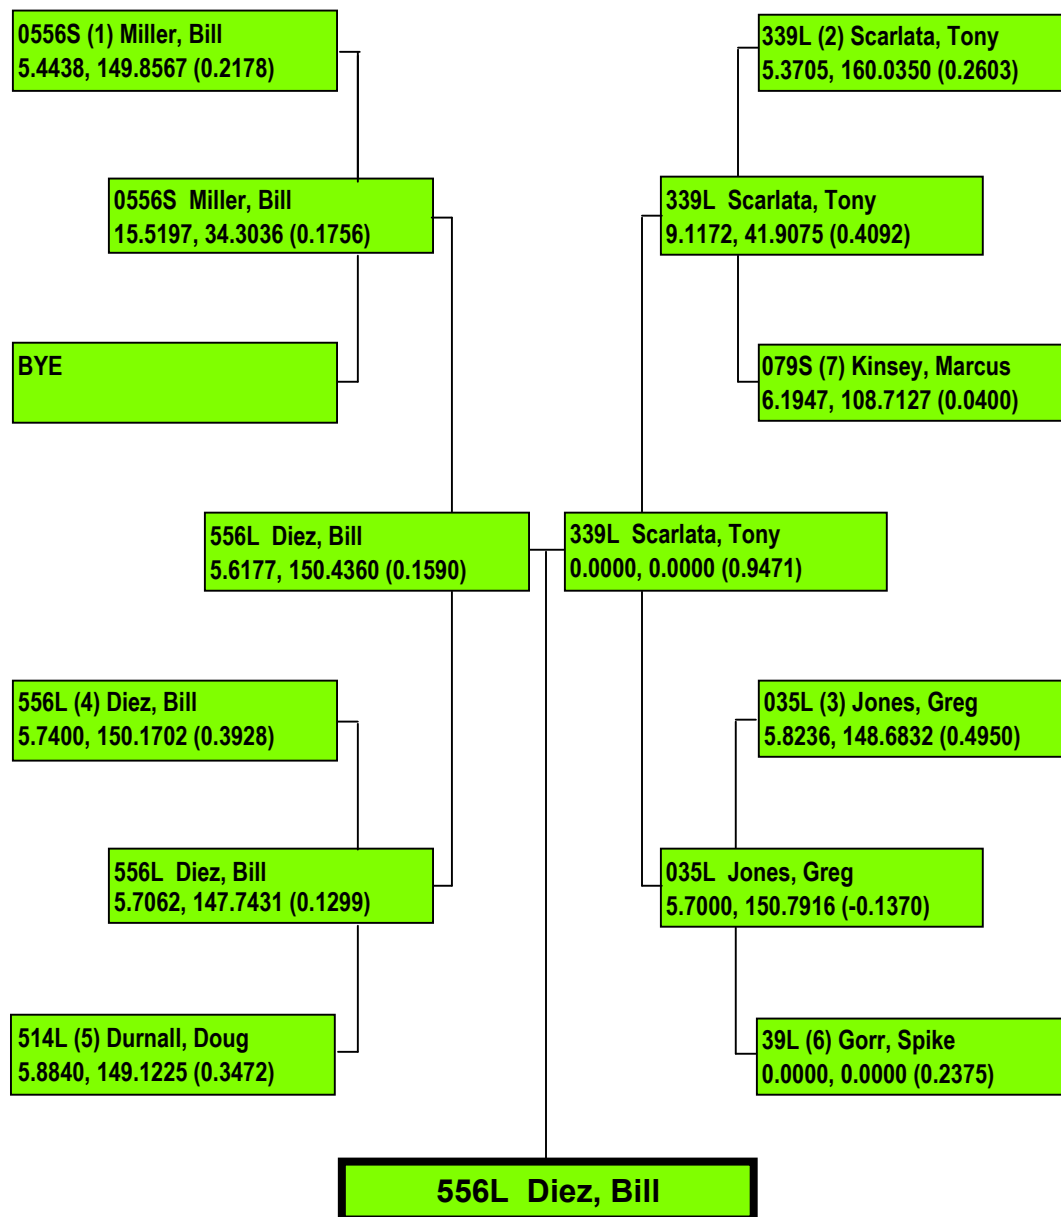

2017 SHOWDOWN IN SAN ANGELO

Precision Timing by www.DragTimeRacing.com