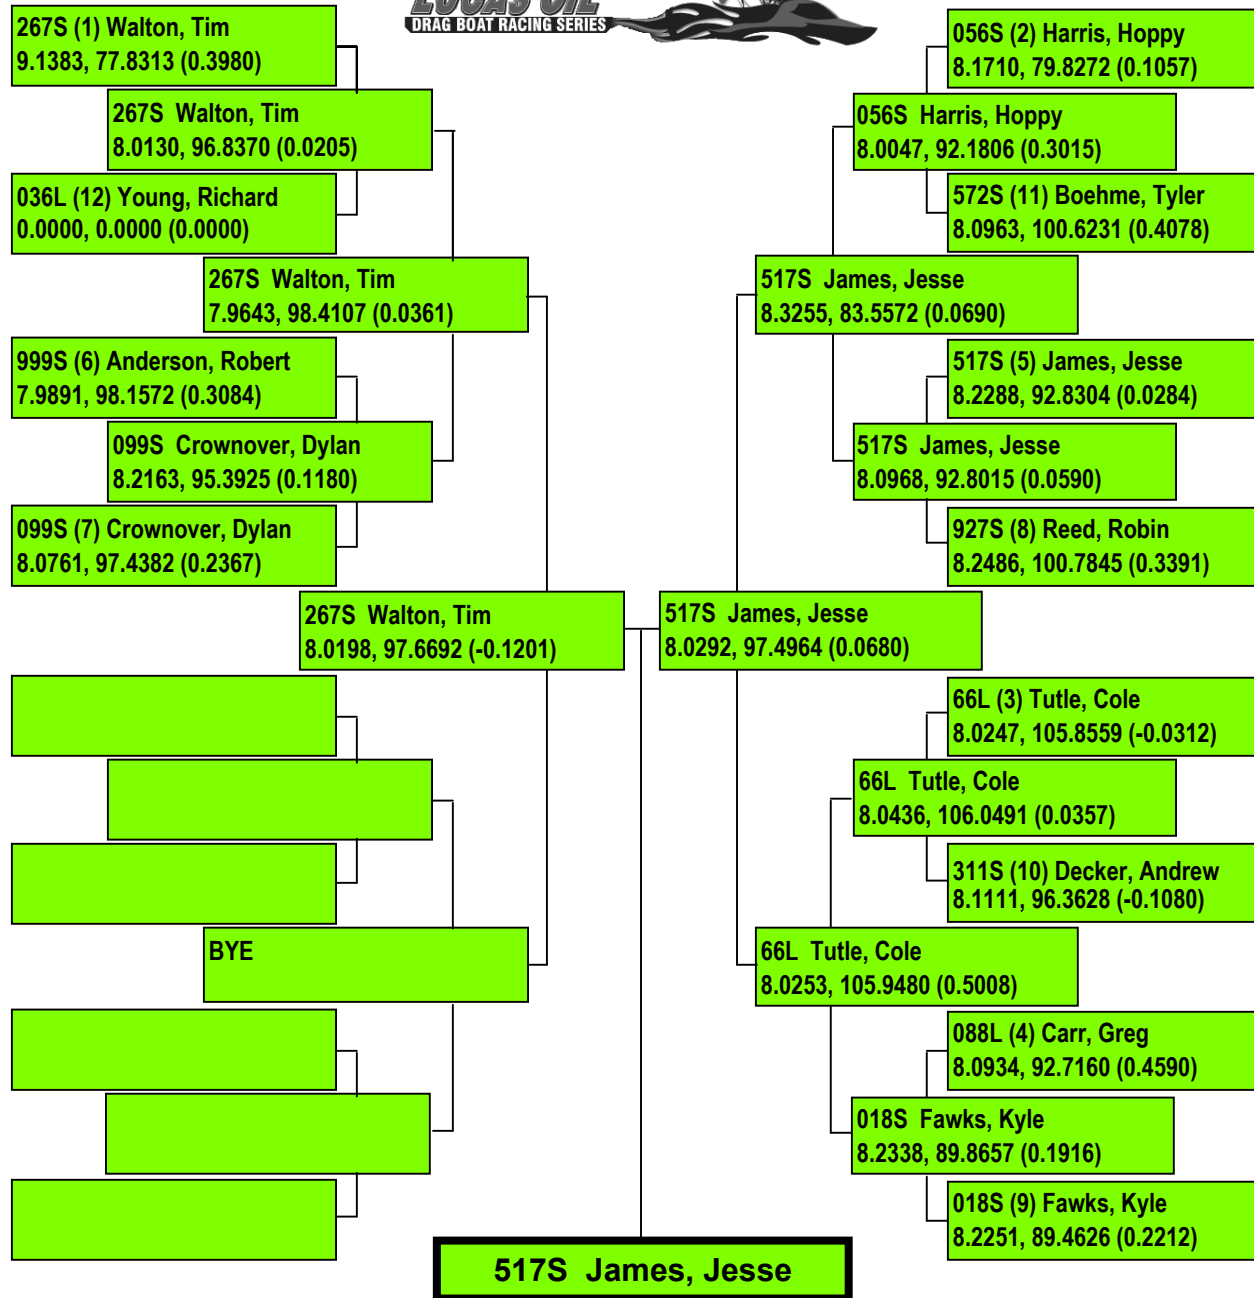

2018 SHOWDOWN IN SAN ANGELO

Precision Timing by www.DragTimeRacing.com

2018 SHOWDOWN IN SAN ANGELO

Precision Timing by www.DragTimeRacing.com

2018 SHOWDOWN IN SAN ANGELO

Precision Timing by www.DragTimeRacing.com