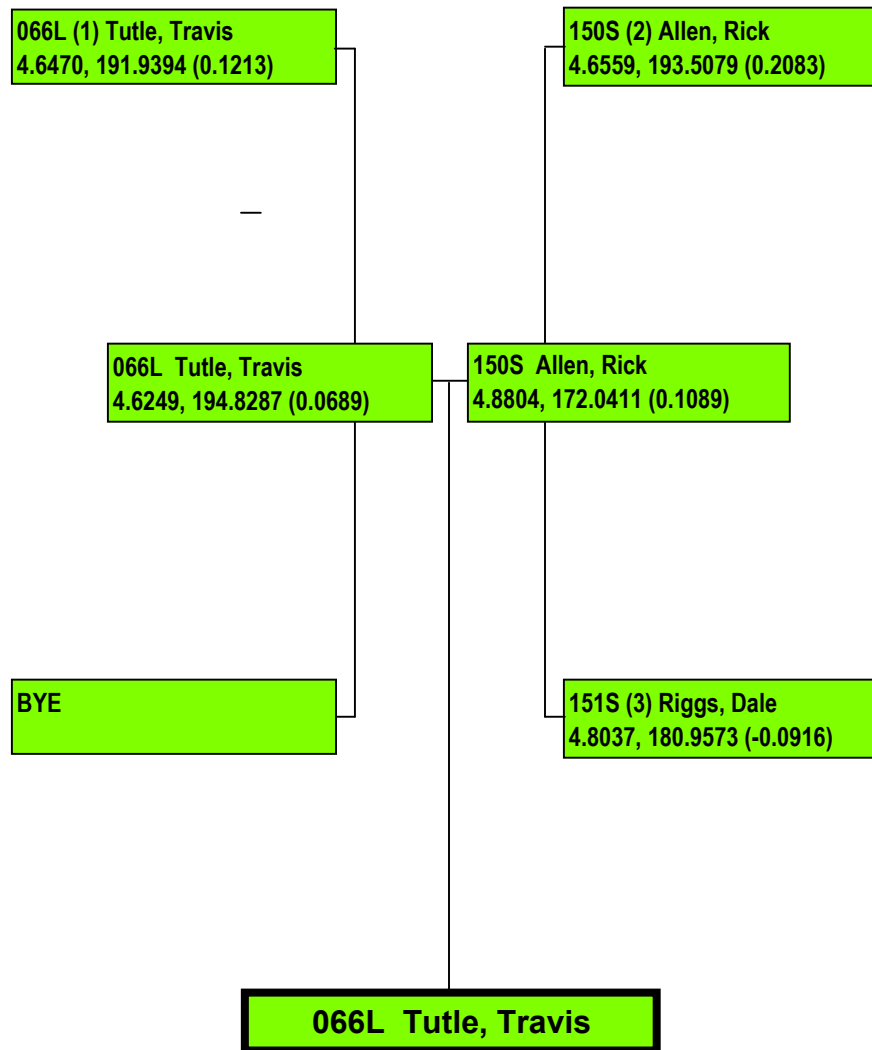

2018 SHOWDOWN IN SAN ANGELO

Precision Timing by www.DragTimeRacing.com

2018 SHOWDOWN IN SAN ANGELO

Precision Timing by www.DragTimeRacing.com

2018 SHOWDOWN IN SAN ANGELO

Precision Timing by www.DragTimeRacing.com