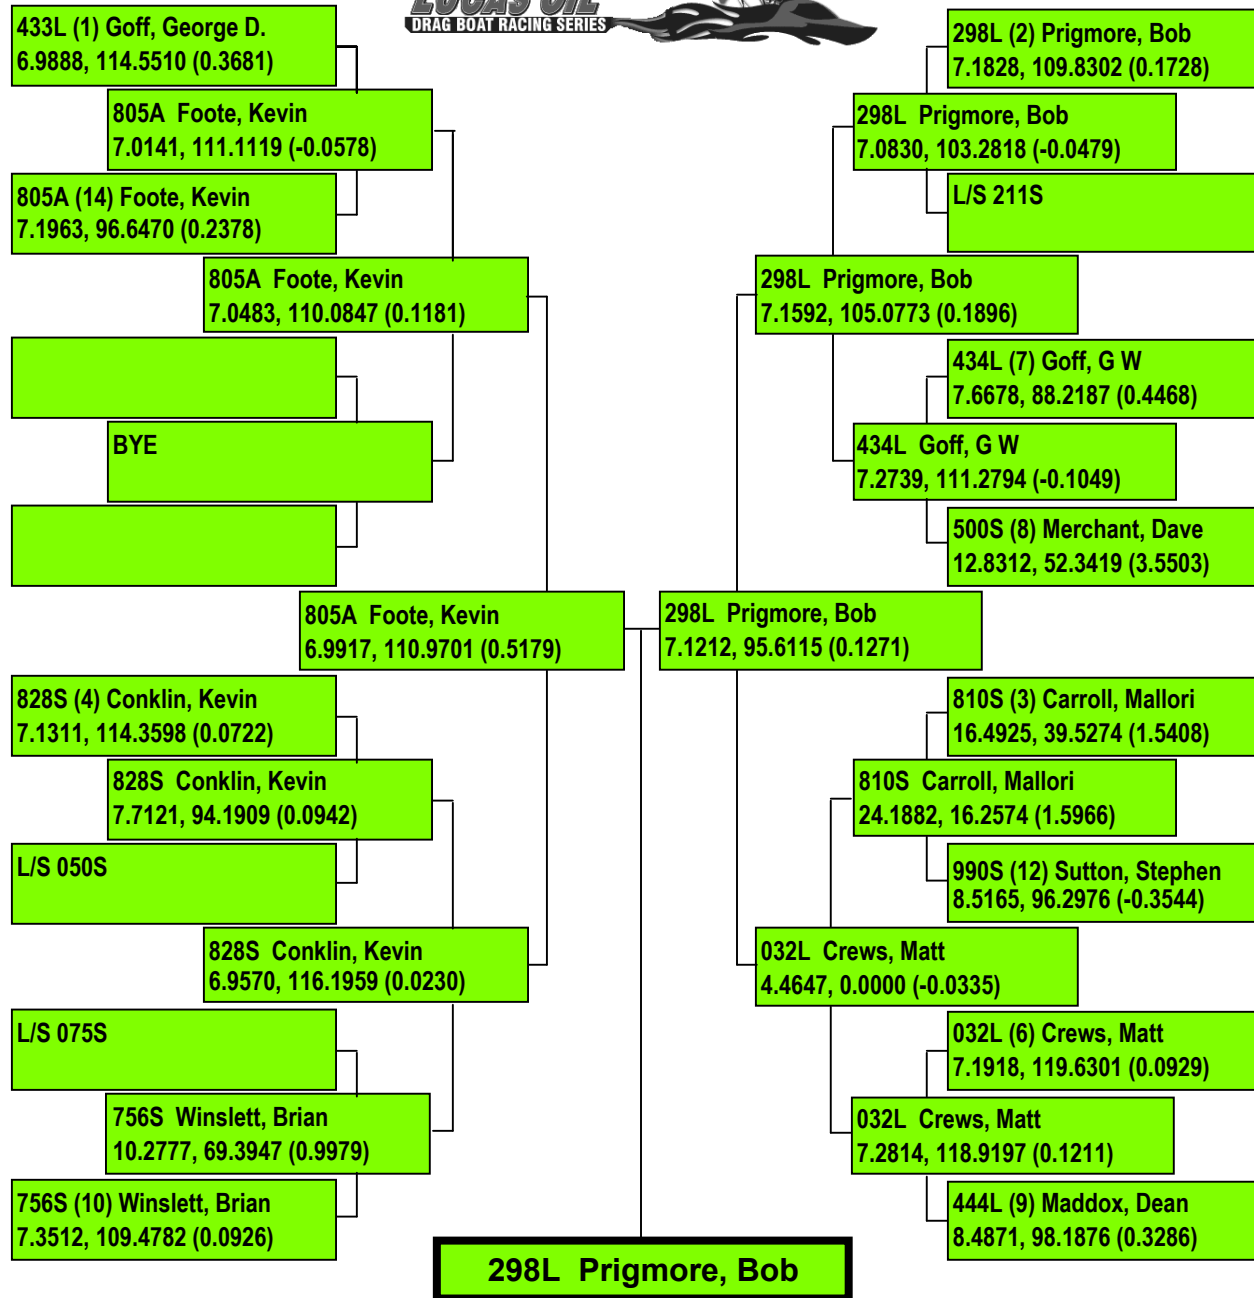

2018 SHOWDOWN IN SAN ANGELO

Precision Timing by www.DragTimeRacing.com

2018 SHOWDOWN IN SAN ANGELO

Precision Timing by www.DragTimeRacing.com

2018 SHOWDOWN IN SAN ANGELO

Precision Timing by www.DragTimeRacing.com