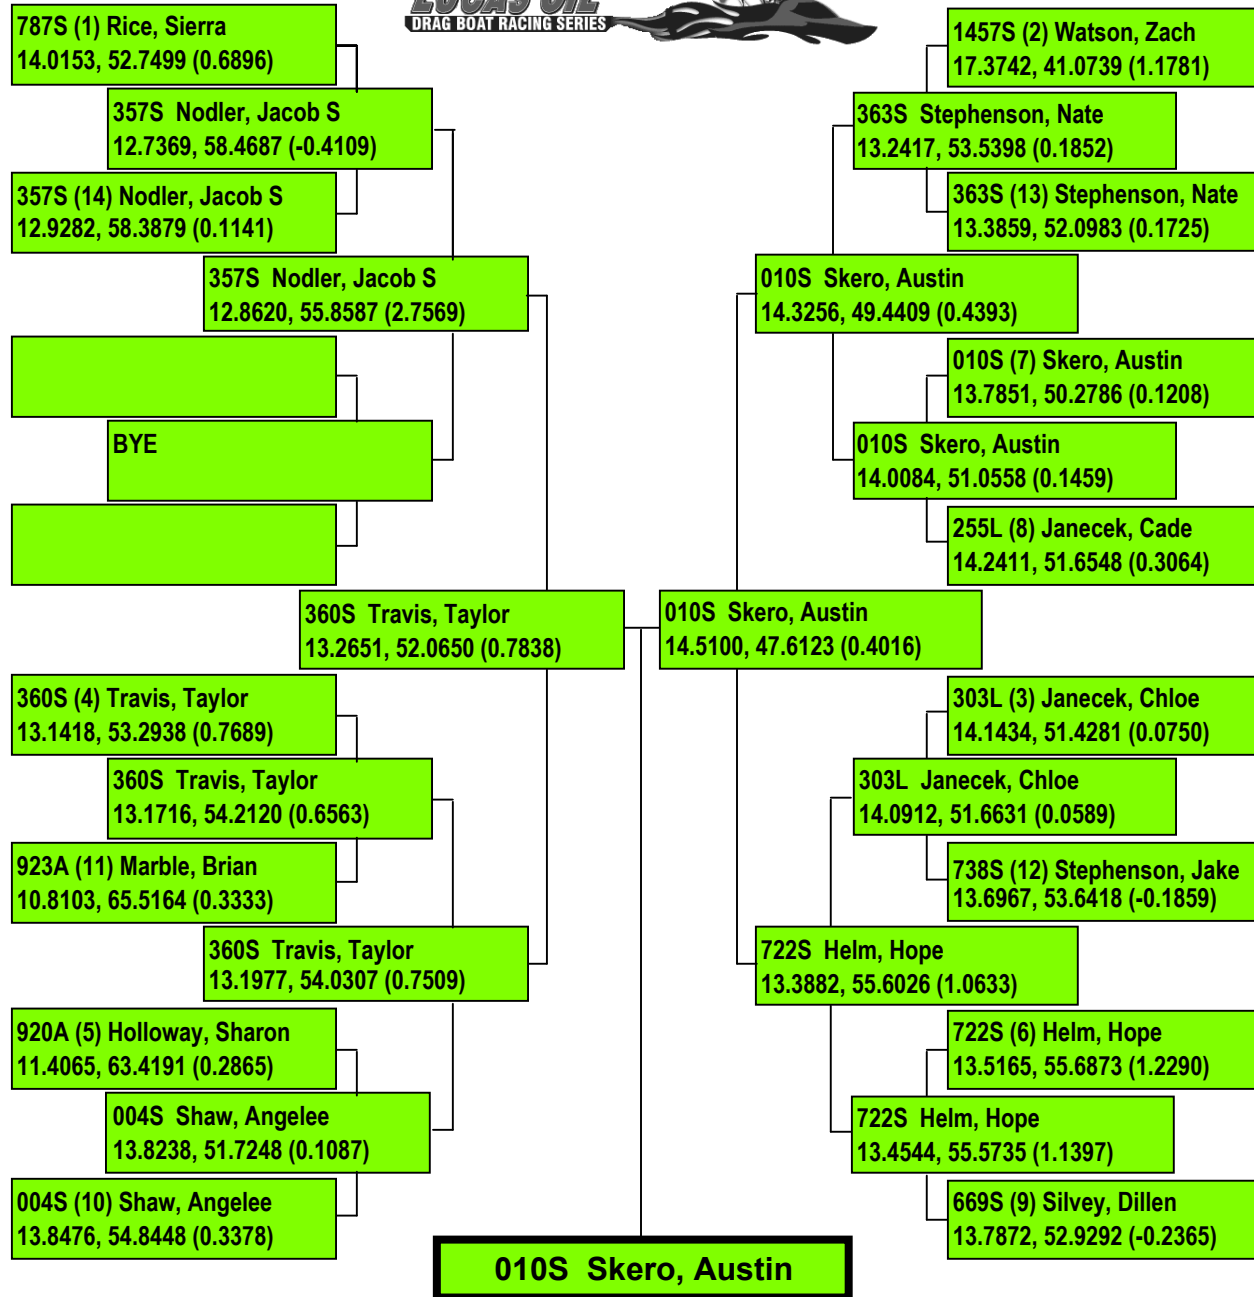

2018 SHOWDOWN IN SAN ANGELO

Precision Timing by www.DragTimeRacing.com

2018 SHOWDOWN IN SAN ANGELO

Precision Timing by www.DragTimeRacing.com

2018 SHOWDOWN IN SAN ANGELO

Precision Timing by www.DragTimeRacing.com