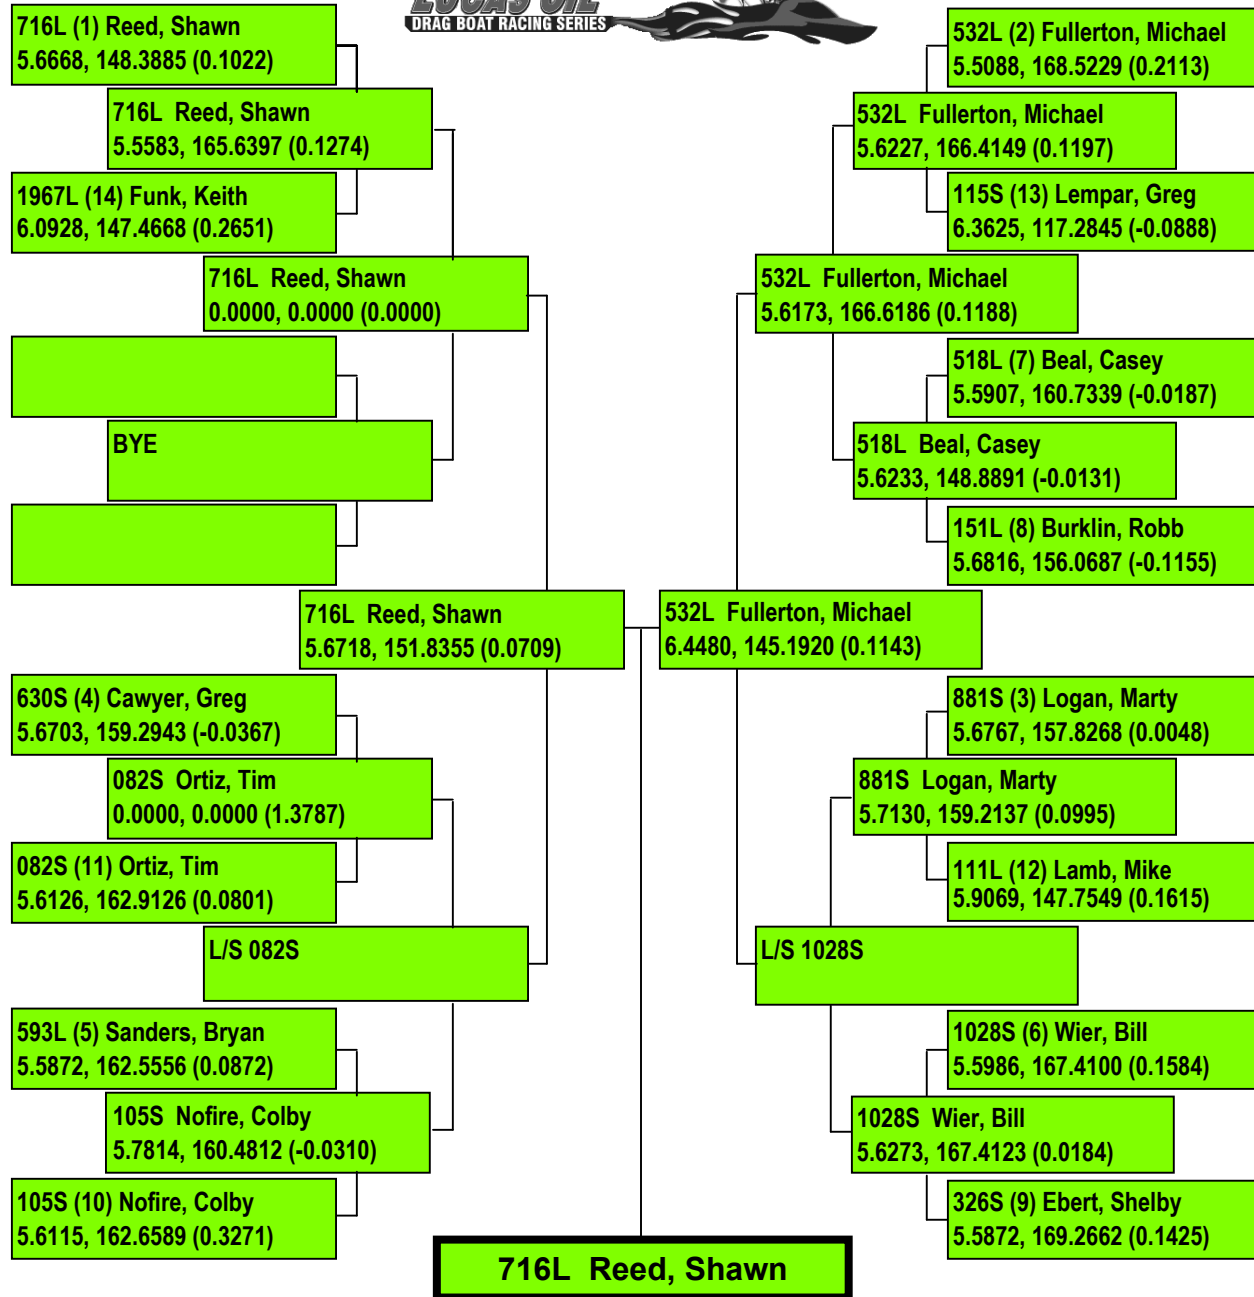

2018 SHOWDOWN IN SAN ANGELO

Precision Timing by www.DragTimeRacing.com

2018 SHOWDOWN IN SAN ANGELO

Precision Timing by www.DragTimeRacing.com

2018 SHOWDOWN IN SAN ANGELO

Precision Timing by www.DragTimeRacing.com