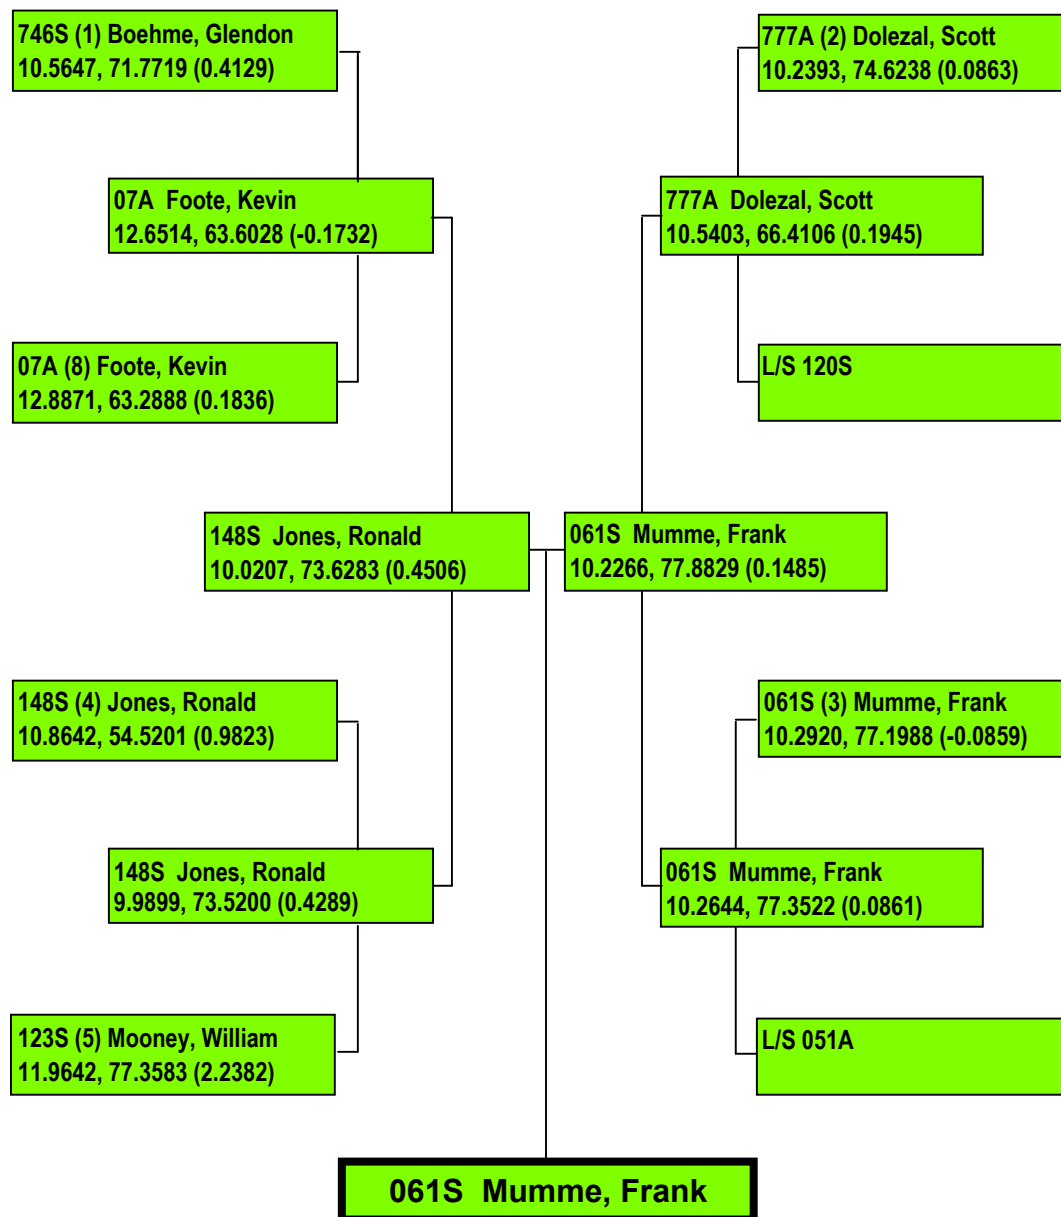

2018 SHOWDOWN IN SAN ANGELO

Precision Timing by www.DragTimeRacing.com

2018 SHOWDOWN IN SAN ANGELO

Precision Timing by www.DragTimeRacing.com

2018 SHOWDOWN IN SAN ANGELO

Precision Timing by www.DragTimeRacing.com