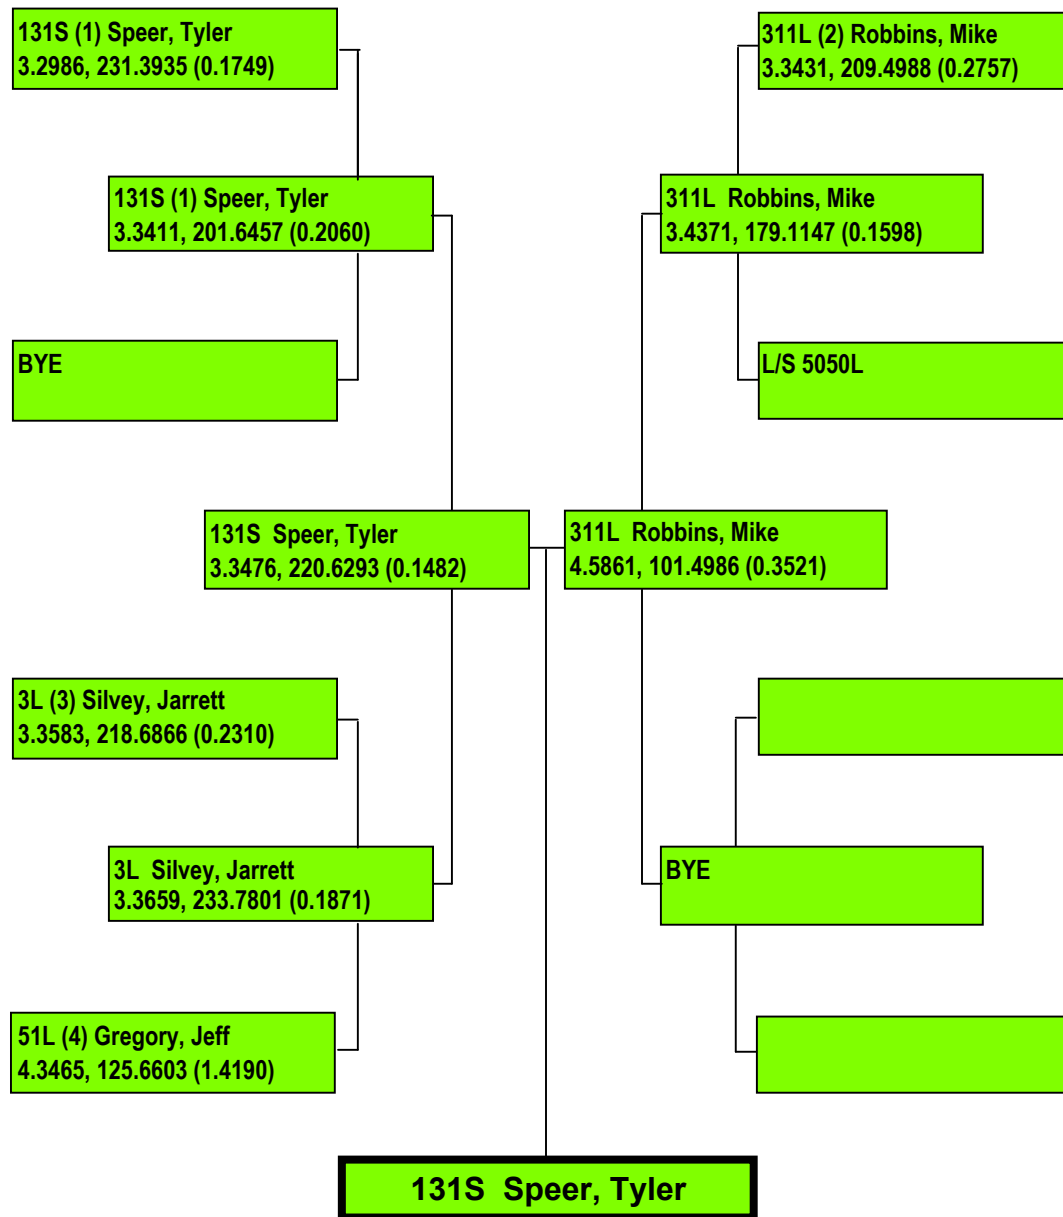

2018 SHOWDOWN IN SAN ANGELO

Precision Timing by www.DragTimeRacing.com

2018 SHOWDOWN IN SAN ANGELO

Precision Timing by www.DragTimeRacing.com

2018 SHOWDOWN IN SAN ANGELO

Precision Timing by www.DragTimeRacing.com