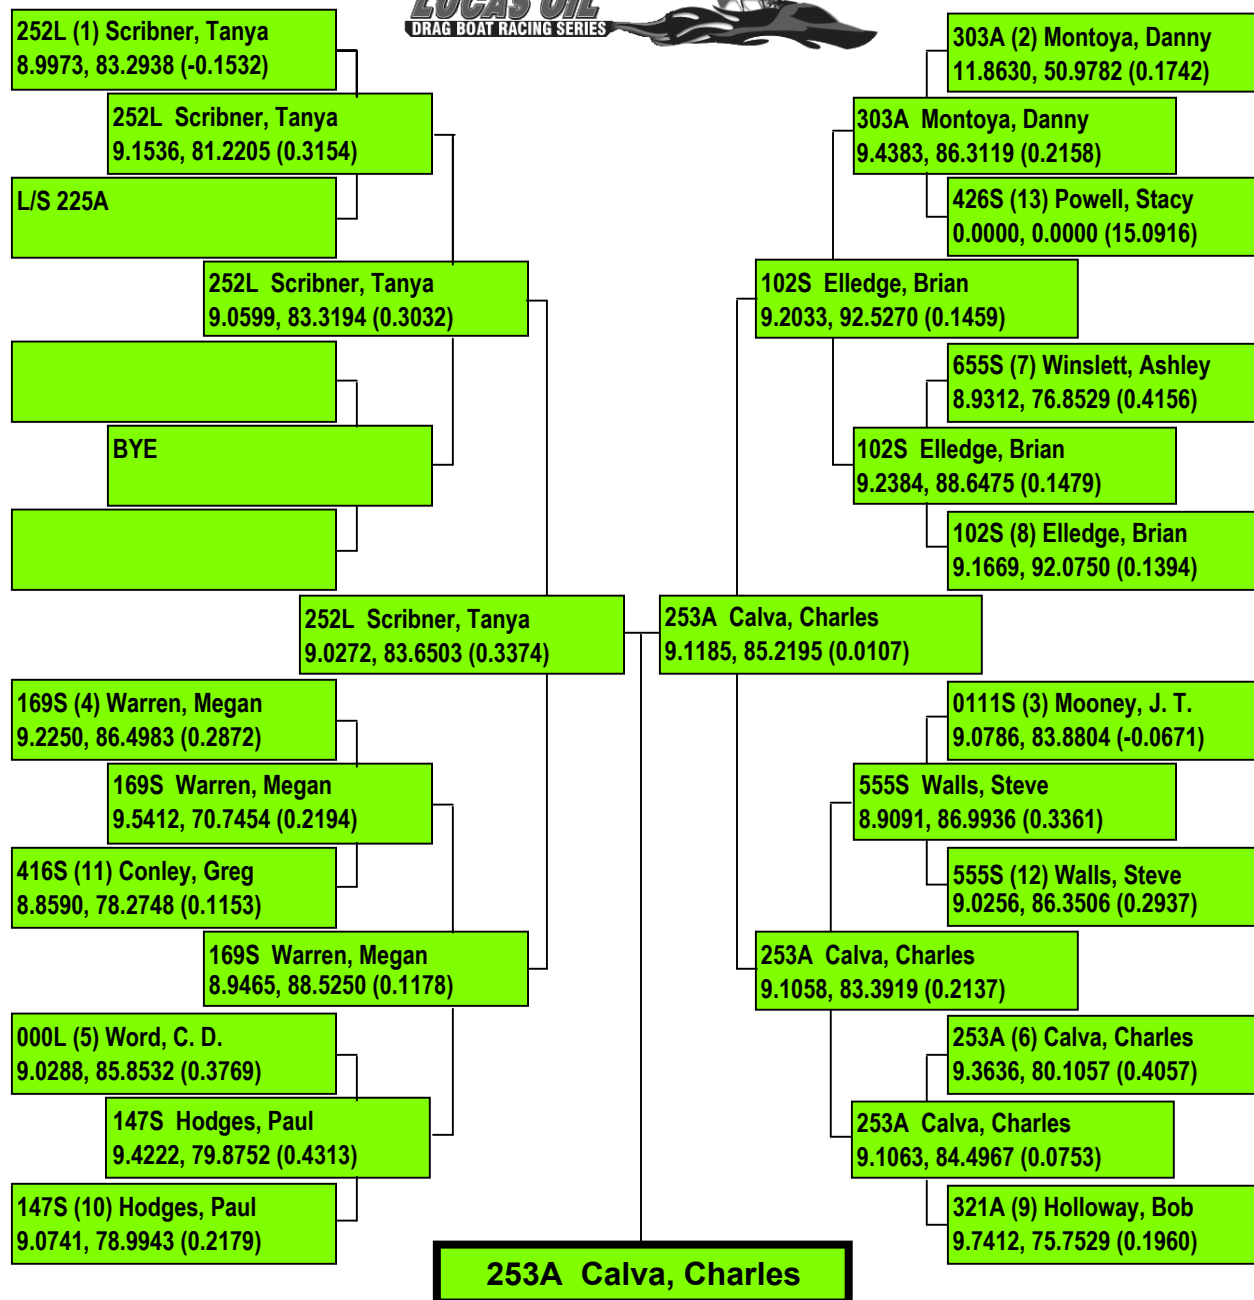

2018 SHOWDOWN IN SAN ANGELO

Precision Timing by www.DragTimeRacing.com