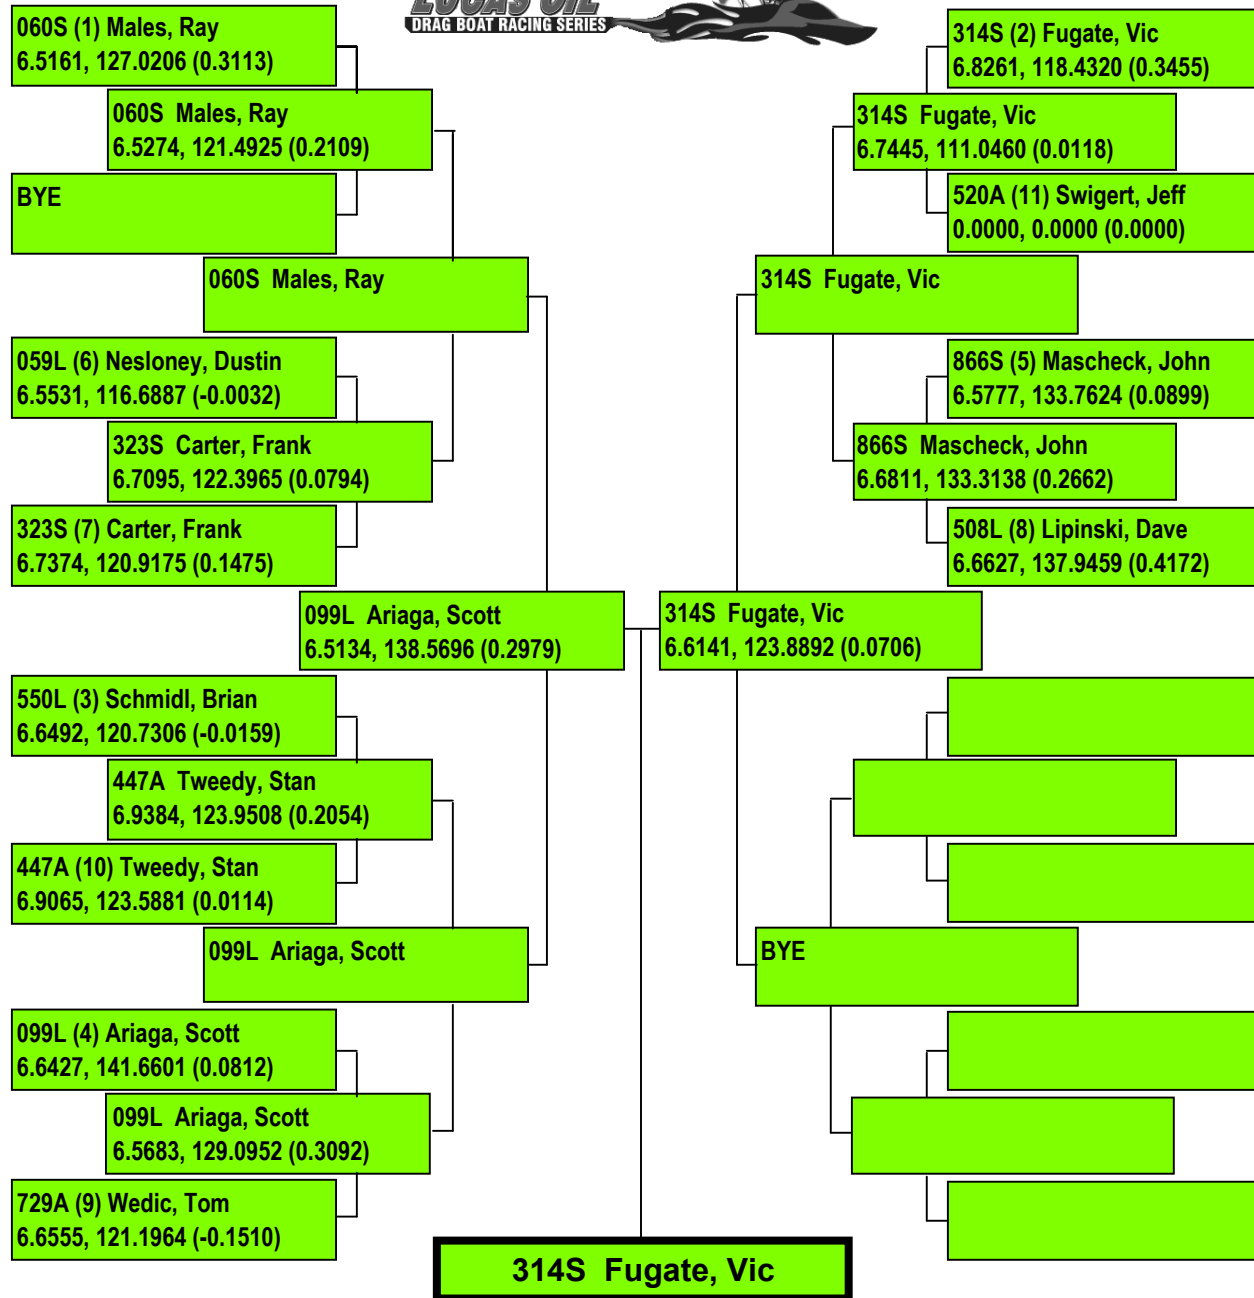

2018 SHOWDOWN IN SAN ANGELO

Precision Timing by www.DragTimeRacing.com

2018 SHOWDOWN IN SAN ANGELO

Precision Timing by www.DragTimeRacing.com

2018 SHOWDOWN IN SAN ANGELO

Precision Timing by www.DragTimeRacing.com