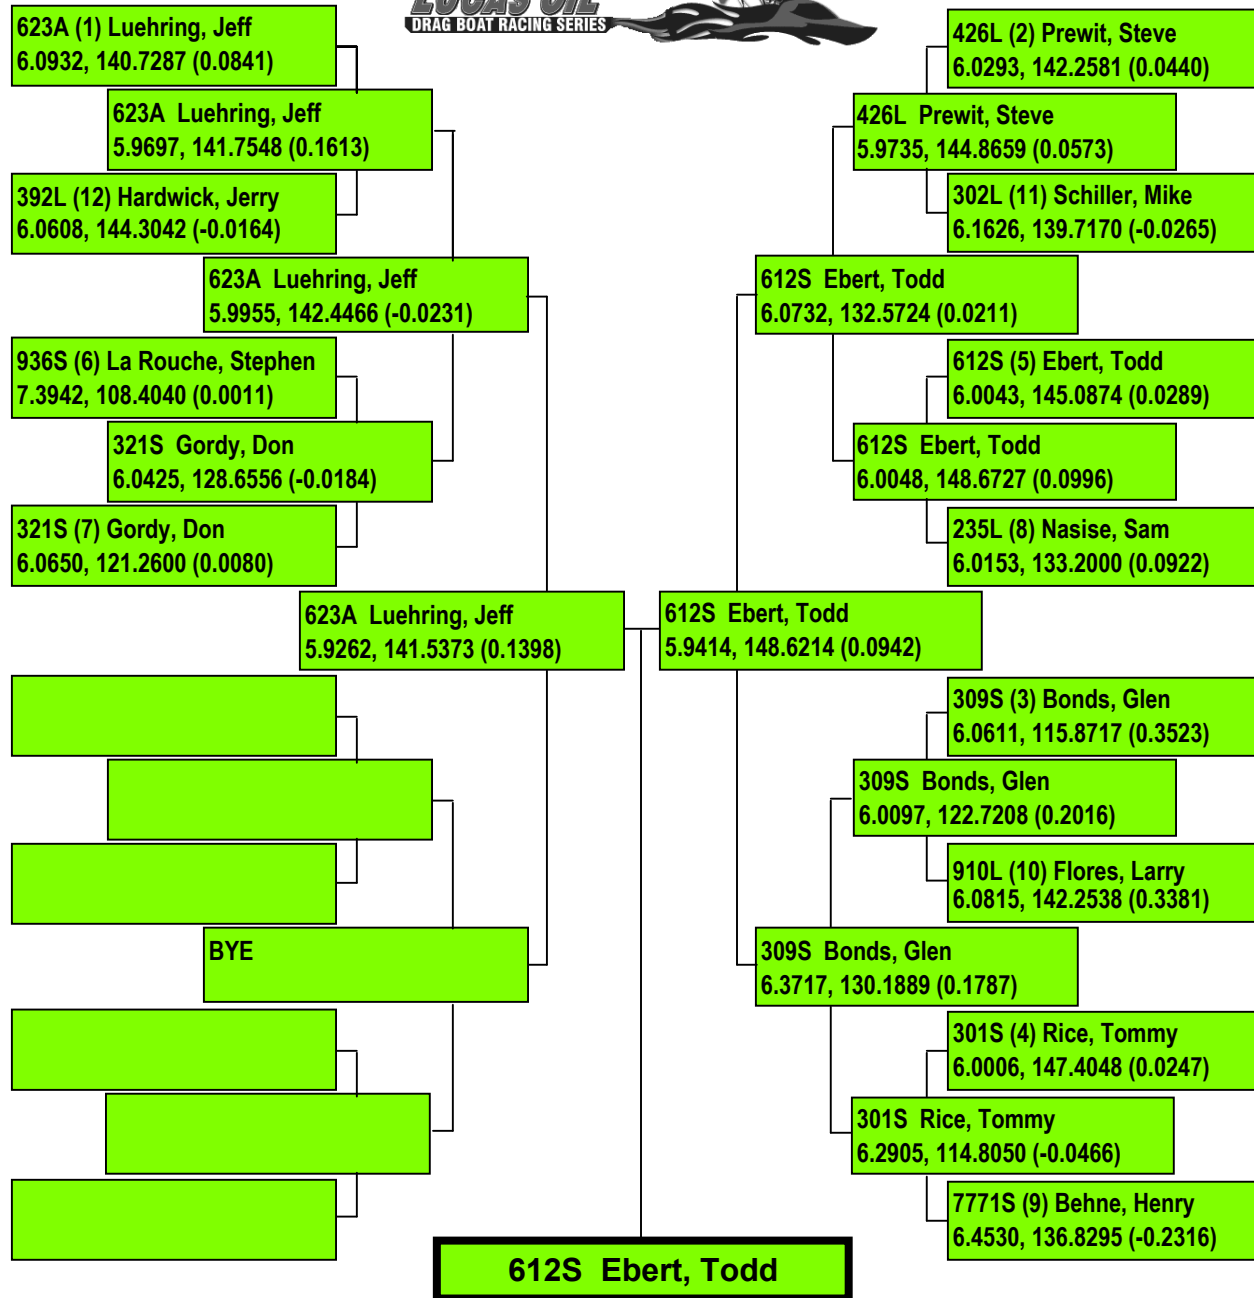

2018 SHOWDOWN IN SAN ANGELO

Precision Timing by www.DragTimeRacing.com

2018 SHOWDOWN IN SAN ANGELO

Precision Timing by www.DragTimeRacing.com

2018 SHOWDOWN IN SAN ANGELO

Precision Timing by www.DragTimeRacing.com