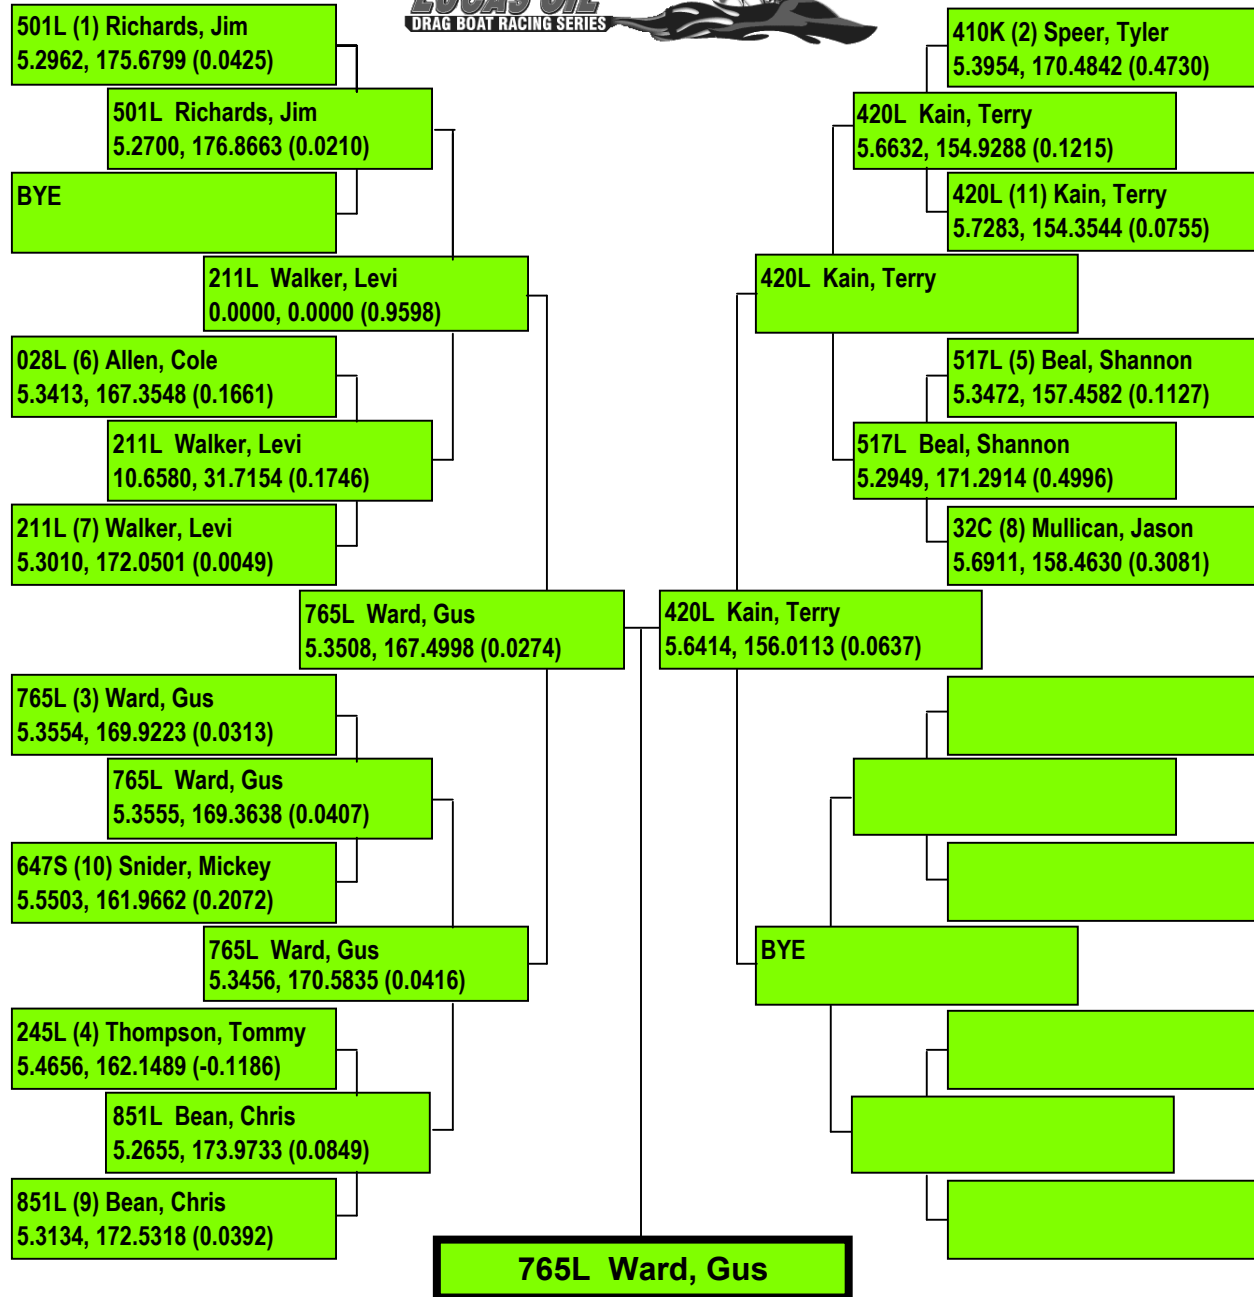

2018 SHOWDOWN IN SAN ANGELO

Precision Timing by www.DragTimeRacing.com

2018 SHOWDOWN IN SAN ANGELO

Precision Timing by www.DragTimeRacing.com

2018 SHOWDOWN IN SAN ANGELO

Precision Timing by www.DragTimeRacing.com