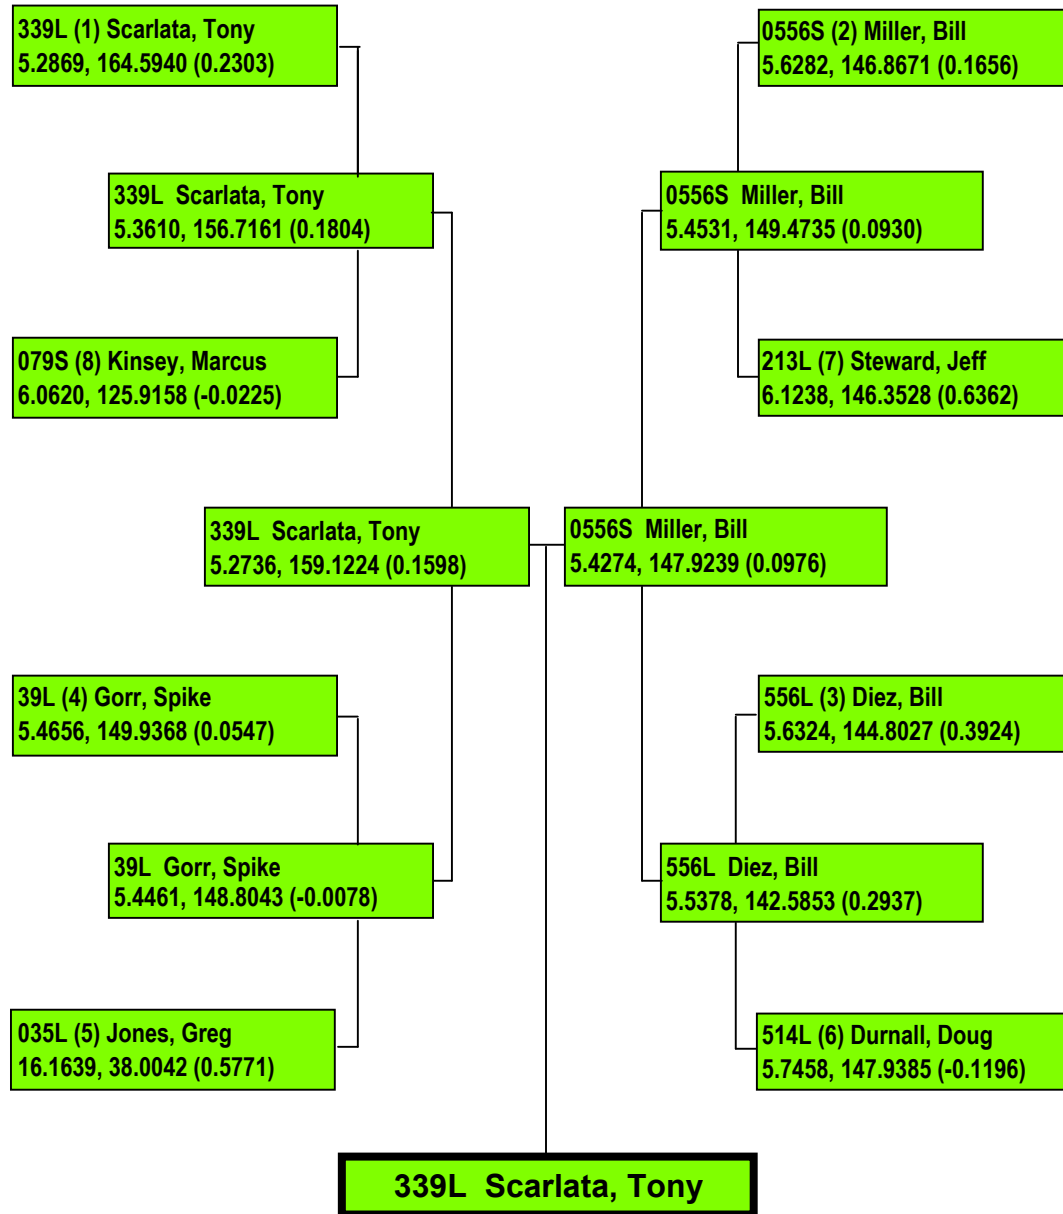

2018 SHOWDOWN IN SAN ANGELO

Precision Timing by www.DragTimeRacing.com

2018 SHOWDOWN IN SAN ANGELO

Precision Timing by www.DragTimeRacing.com

2018 SHOWDOWN IN SAN ANGELO

Precision Timing by www.DragTimeRacing.com